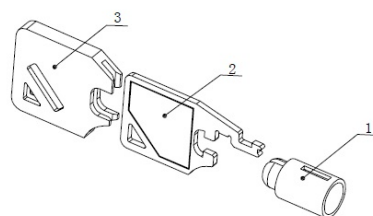

PRODUCT SHEET

Description:

Blank Tubular Car Key With SISO Logo

Item number:

14.04.110-0

Units	Box	Carton	HS Code	Barcode
Pcs.	100	200	8301700000	 5704866040242

SISO A/S

Mileparken 11
DK-2740 Skovlunde
Denmark
VAT: DK 24786013