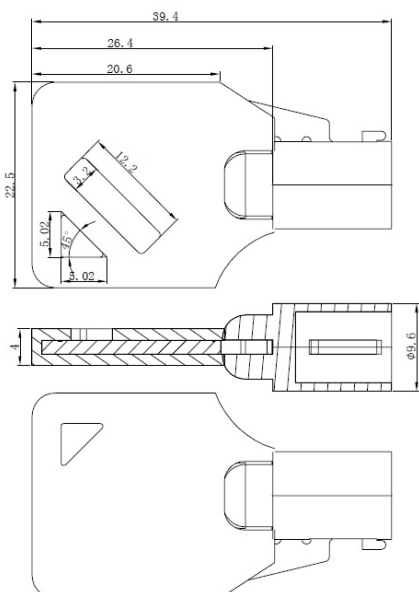

PRODUCT SHEET

Description:

Blank Tubular Car Key With SISO Logo

Item number:

14.04.110-0

Units	Box	Carton	HS Code	Barcode
Pcs.	100	200	8301700000	 5704866040242

SISO A/S

Mileparken 11
DK-2740 Skovlunde
Denmark
VAT: DK 24786013